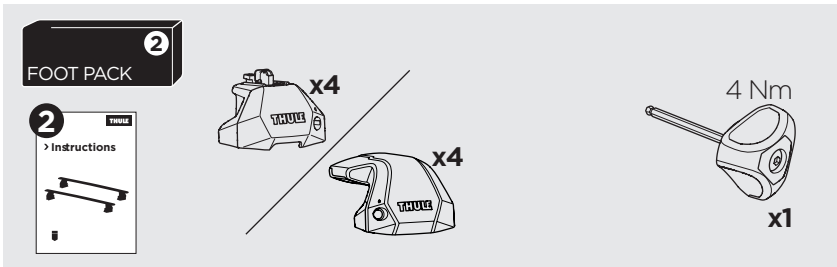

1

Kit 187046

SUBARU Levorg, 5-dr Estate, 20-

ISO 11154-E

This kit is only for vehicles with fixpoint mounting.

3

4

5