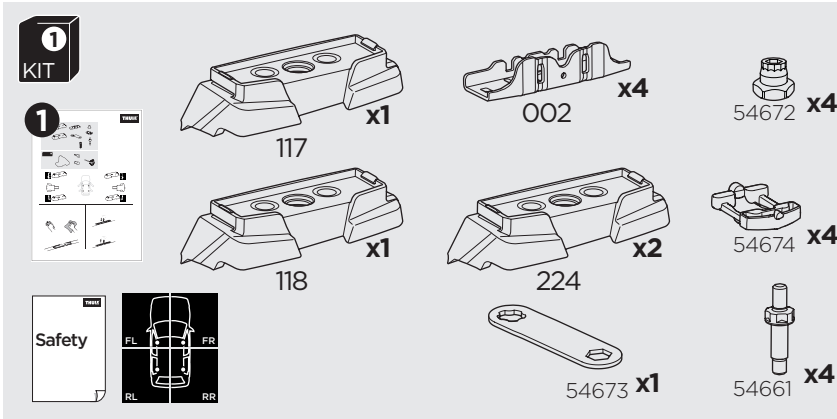

1

Kit 187046

SUBARU Levorg, 5-dr Estate, 20-

ISO 11154-E

This kit is only for vehicles with fixpoint mounting.

3

4

5