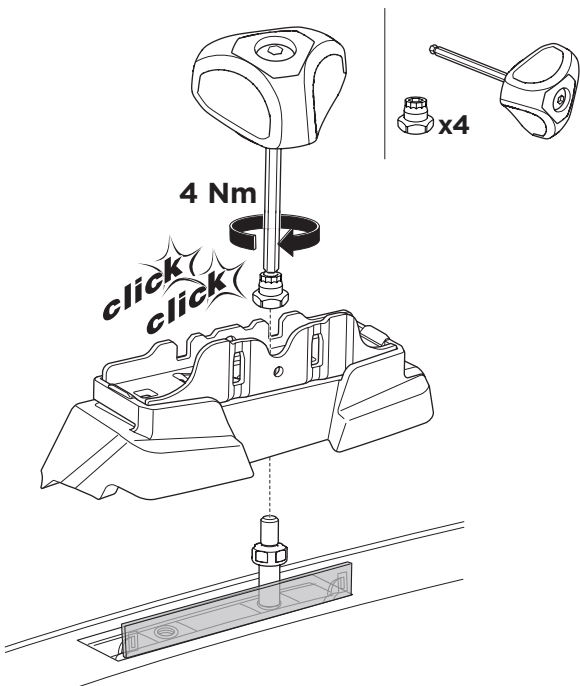

1

Kit 187046

SUBARU Levorg, 5-dr Estate, 20-

ISO 11154-E

This kit is only for vehicles with fixpoint mounting.

3

4

5