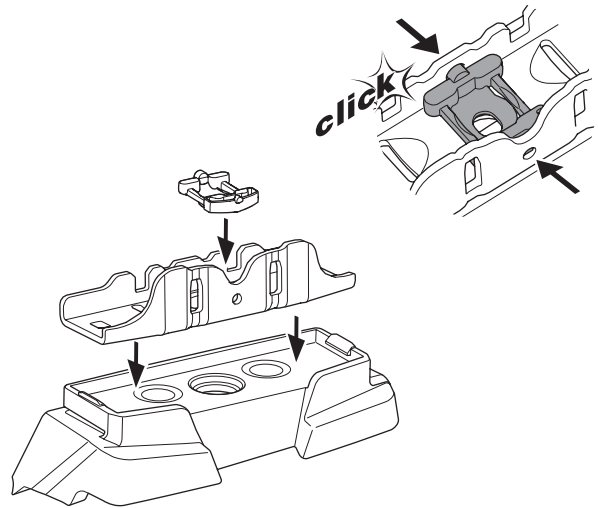

1

Kit 187046

SUBARU Levorg, 5-dr Estate, 20-

ISO 11154-E

This kit is only for vehicles with fixpoint mounting.

3

4

5