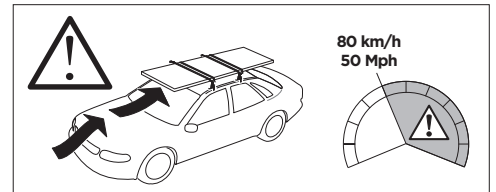

1

Kit 187046

SUBARU Levorg, 5-dr Estate, 20-

ISO 11154-E

This kit is only for vehicles with fixpoint mounting.

3

4

5