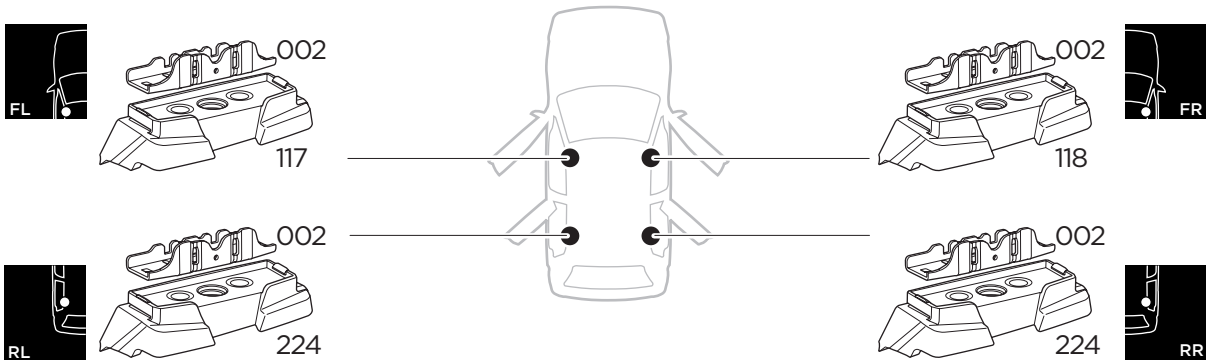

1

Kit 187046

SUBARU Levorg, 5-dr Estate, 20-

ISO 11154-E

This kit is only for vehicles with fixpoint mounting.

3

4

5