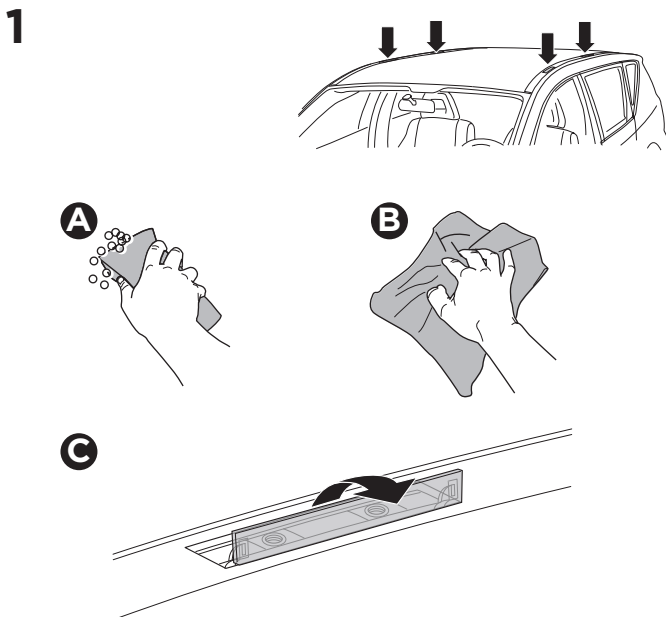

1

Kit 187046

SUBARU Levorg, 5-dr Estate, 20-

ISO 11154-E

This kit is only for vehicles with fixpoint mounting.

3

4

5