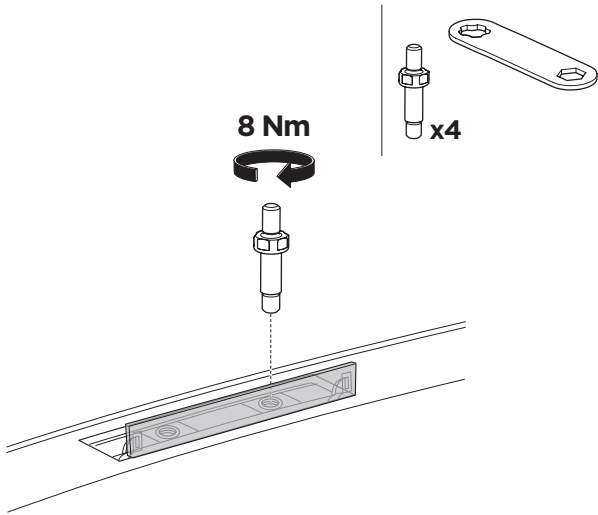

1

Kit 187046

SUBARU Levorg, 5-dr Estate, 20-

ISO 11154-E

This kit is only for vehicles with fixpoint mounting.

3

4

5