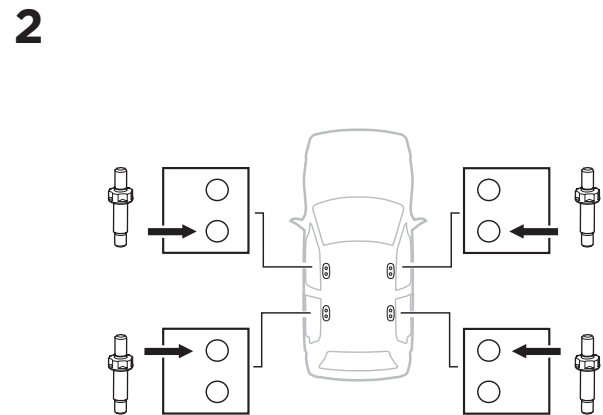

1

Kit 187046

SUBARU Levorg, 5-dr Estate, 20-

ISO 11154-E

This kit is only for vehicles with fixpoint mounting.

3

4

5